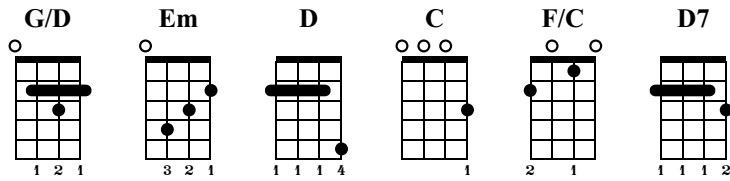

# Country Roads - Ukulele Chords

Bill Danoff, Taffy Nivert & John Denver

## VERSE

Chord progression for Verse: G/D, Em, D, C, G/D, G/D, Em, D, C, G/D

1	2	3	4	5	6	7	8		
G/D	Em	D	C	G/D	G/D	Em	D	C	G/D
T: 2	2	5	3	2	2	2	5	3	2
A: 3	3	2	0	3	3	3	2	0	3
B: 2	4	2	0	2	2	4	2	0	2
0	0	2	0	0	0	0	2	0	0

## CHORUS

Chord progression for Chorus: G/D, D, Em, C, G/D, D, C, G/D

9	10	11	12	13	14	15	16
G/D	D	Em	C	G/D	D	C	G/D
T: 2	5	2	3	2	5	3	2
A: 3	2	3	0	3	2	0	3
B: 2	2	4	0	2	2	0	2
0	2	0	0	0	2	0	0

## BRIDGE

Chord progression for Bridge: Em, D, G/D, C, D, Em, F/C, C, G/D, D, D7

17	18	19	20	21	22	23	24			
Em	D	G/D	C	D	Em	F/C	C	G/D	D	D7
T: 2	5	2	3	5	2	0	3	2	5	3
A: 3	2	3	0	2	3	1	0	3	2	2
B: 4	2	2	0	2	4	0	0	2	2	2
0	2	0	0	2	0	2	0	0	2	2