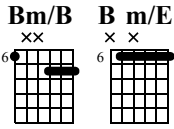

The Christmas Song (Guitar Chords)

Chestnuts Roasting on an Open Fire

Music by Bob Wells/ Mel Torme

n.guit.

7 6 (6) (6) 4 (4)
 7 6 (6) (6) 6 4 (4)
 7 6 (6) (6) 6 6 (6)
 6 6 (6) (6) 4 4 (4)
 6 6 (6) (6) 4 5 (5)

F7 9

B m7

Musical staff with treble clef, key signature of three flats, and measure numbers 24, 25, and a triplet of eighth notes.

Tablature for measures 24-25, showing fret numbers for strings T, A, B.

Faug/B

D maj7

Faug/B

D maj7

Gm7

G 7

Musical staff with treble clef, key signature of three flats, and measure numbers 26, 27, 28.

Tablature for measures 26-28, showing fret numbers for strings T, A, B.

rall...

Fm7

E7

B m/E

A 7

D maj9(no5)

Musical staff with treble clef, key signature of three flats, and measure numbers 29, 30, and a tempo marking of quarter note = 25.

Tablature for measures 29-30, showing fret numbers for strings T, A, B.